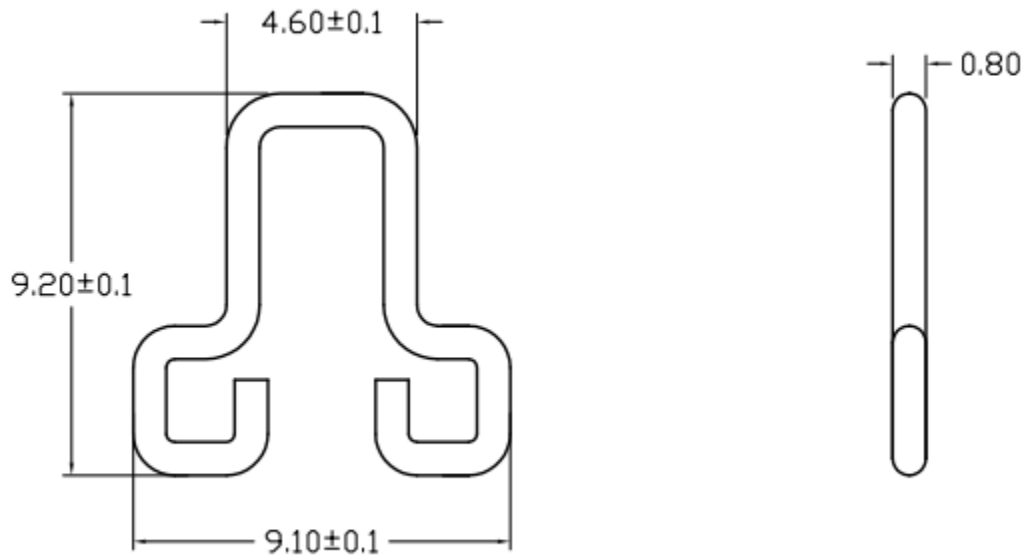

Specification Sheet

Accessories/Hook & Eye Fittings/Electro Platted Eye Fittings/0.80mm

Specification Sheet